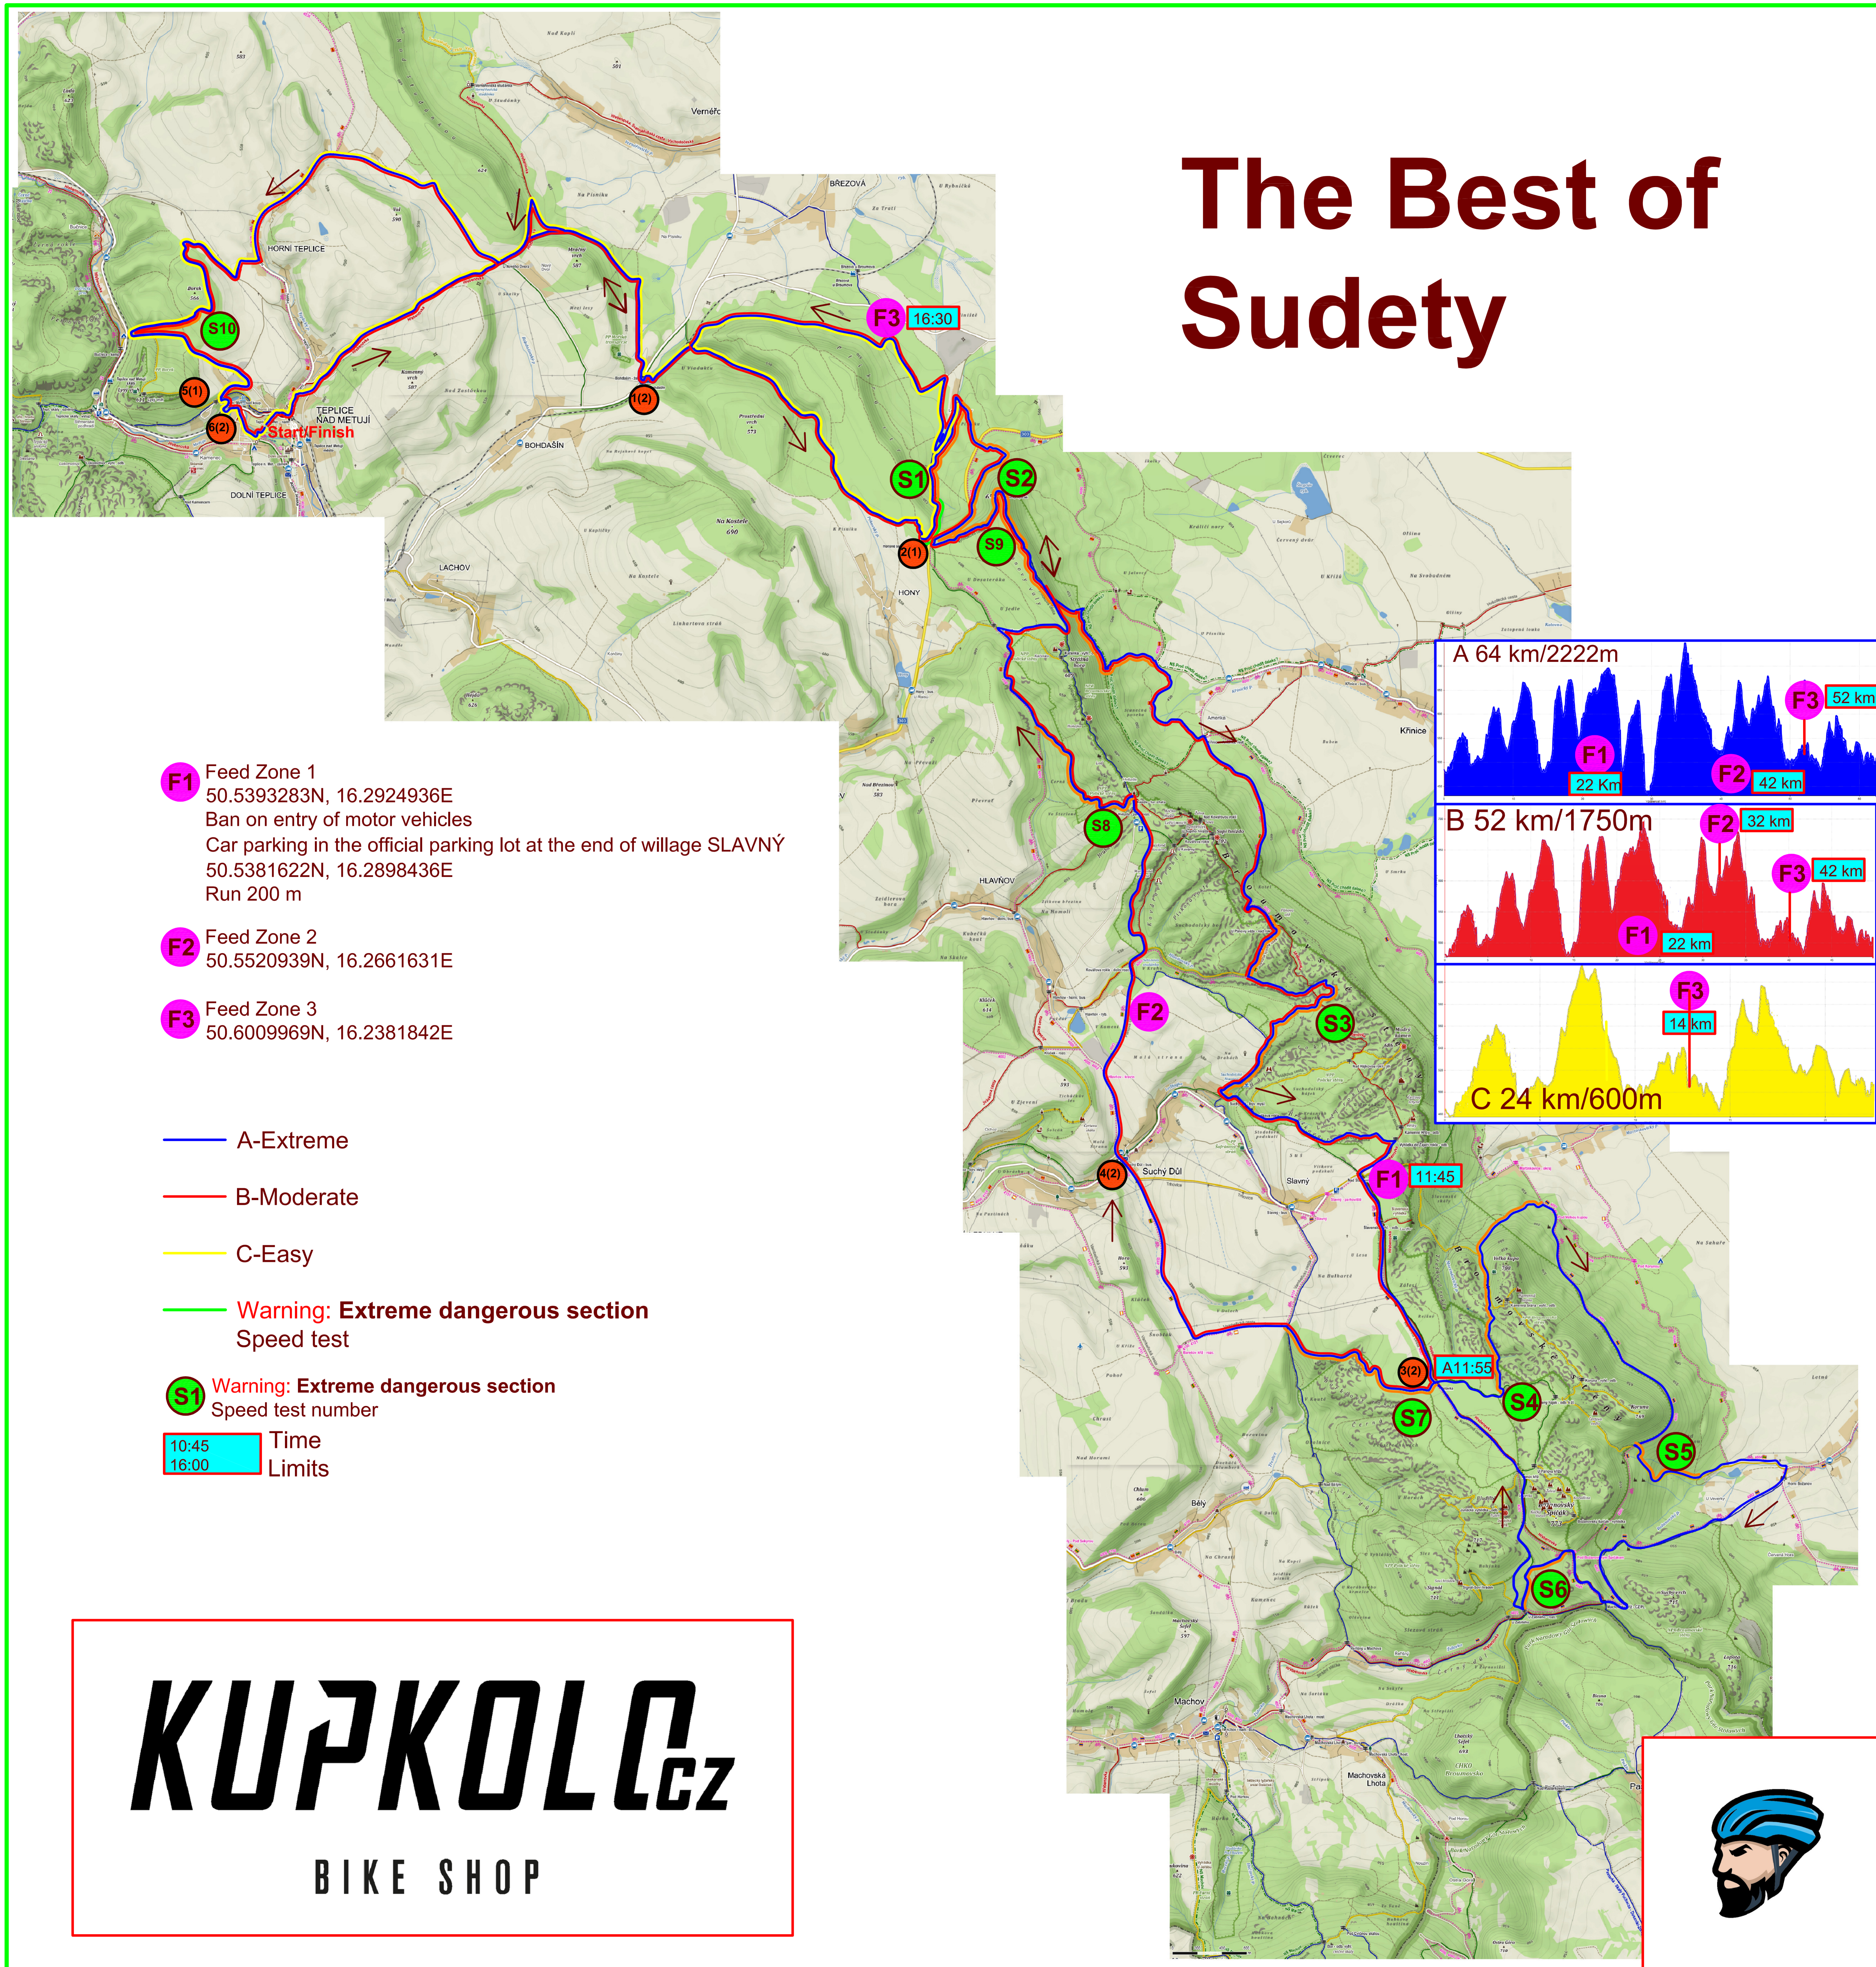

# The Best of Sudety

- F1** Feed Zone 1  
50.5393283N, 16.2924936E  
Ban on entry of motor vehicles  
Car parking in the official parking lot at the end of willage SLAVNÝ  
50.5381622N, 16.2898436E  
Run 200 m
- F2** Feed Zone 2  
50.5520939N, 16.2661631E
- F3** Feed Zone 3  
50.6009969N, 16.2381842E

- A-Extreme
- B-Moderate
- C-Easy
- **Warning: Extreme dangerous section**  
Speed test
- S1** **Warning: Extreme dangerous section**  
Speed test number
- 10:45 Time
- 16:00 Limits

**KUPKOLCz**  
BIKE SHOP